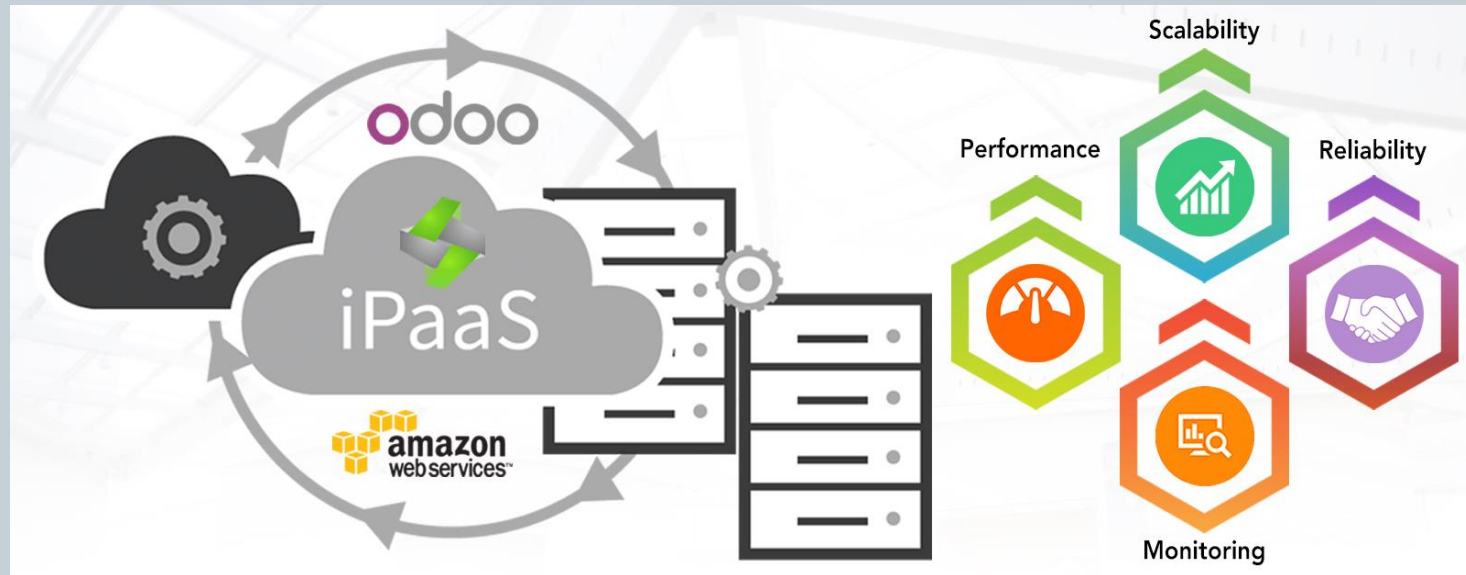

# About Us

2

Pragmatic is a global open source enterprise software development, consulting and products company. Our philosophy is to use Open Source tools and technologies to provide cost effective and green solutions for our customers.

# What is Odoo?

4

Odoo is Open Source Business Application. Modern Software for Smart Businesses. Boost your sales, step up productivity and manage all day-to-day activities. Fully integrated, simple and mobile. Odoo is flexible and evolving.

# Odoo Deploying On Cloud

11

Pragmatic Odoo provides a one-click install solution for Odoo. Run your own Odoo server in the cloud. Odoo isn't just one application. It's hundreds. Odoo is an enterprise resource platform from which you can manage all your business operations – from supply chain and project management, to accounting and HR. Out of the box, Odoo includes messaging, sales CRM and reporting modules. Click the settings tab and you'll be presented with nearly 2000 other modules – bug tracking, project management, timesheets, MRP, recruiting, calendar, warehouse management, and much, much more – that can be deployed with one click.

# IPaaS Scalable, Reliable, High Performance Platform

12

Pragmatic has powered Odoo on Amazon Web Services (AWS) which provides a highly reliable, scalable, low-cost infrastructure platform in the fast growing cloud spectrum that fuels millions of businesses trans globally.